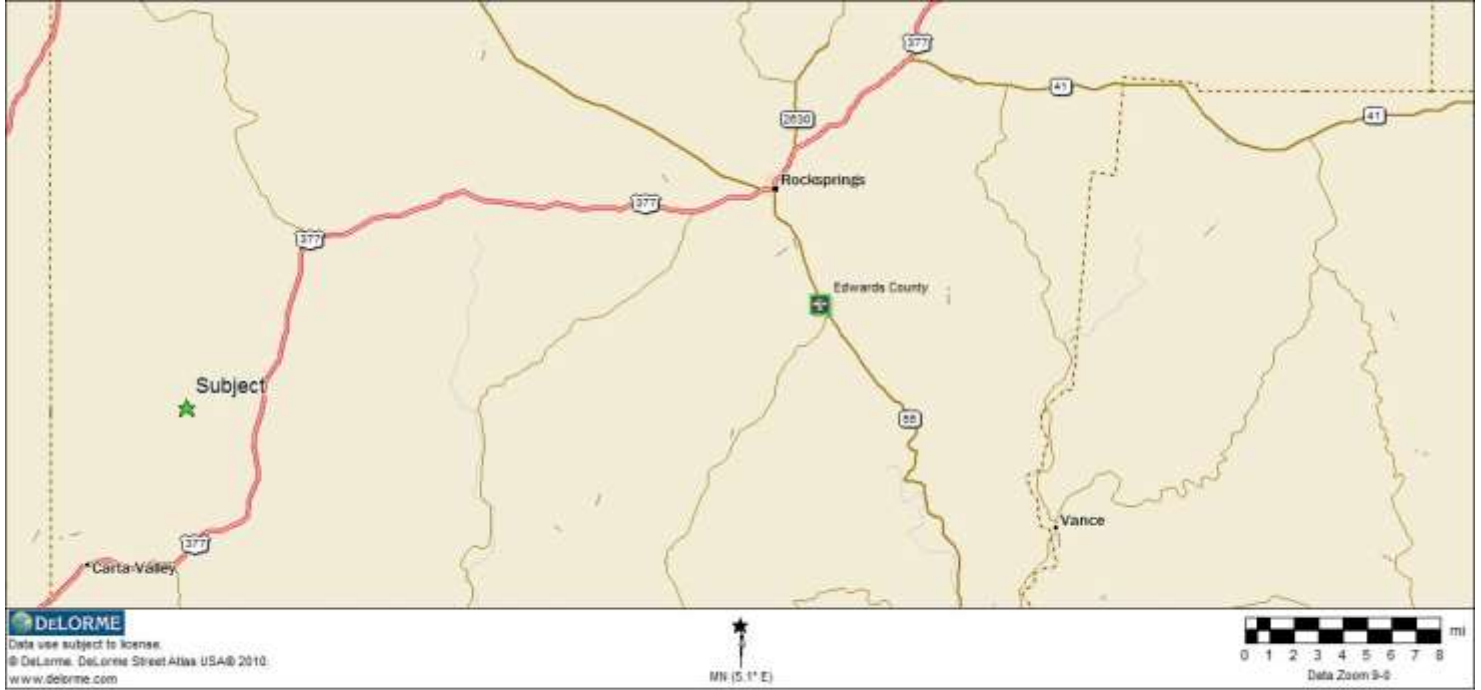

Red Valley 59.6 Acres

Western Hill Country Realty

www.westernhillcountryrealty.com

info@westernhillcountryrealty.com

830-683-4435